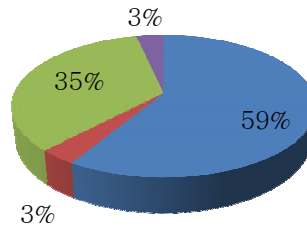

Curriculum content interesting (पाठ्यक्रम की विषयवस्तु रुचिपूर्ण है)

- agree (सहमत)
- strongly agree (पूर्णतः सहमत)
- (blank)
- neutral (तथस्त)
- strongly disagree (पूर्णतः असहमत)