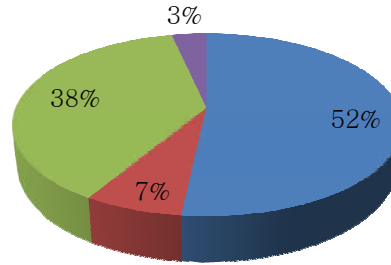

website : www.dnpgecollege.edu.in

Parents feedback on the Syllabus

Curriculum updated enough (पाठ्यक्रम पर्याप्त रूप से नवीनीकृत है)

- agree (सहमत)
- strongly agree (पूर्णतः सहमत)
- (blank)
- neutral (तथस्त)
- strongly disagree (पूर्णतः असहमत)