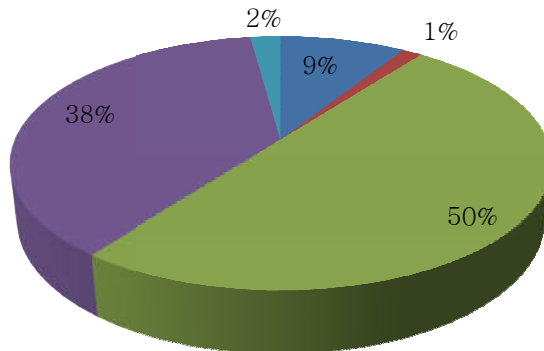

DISCIPLINE (अनुशासन)

- AVERAGE (औसत)
- EXCELLENT(सर्वोत्तम)
- POOR (खराब)
- BELOW AVERAGE (औसत से नीचे)
- GOOD (उत्तम)
- (blank)