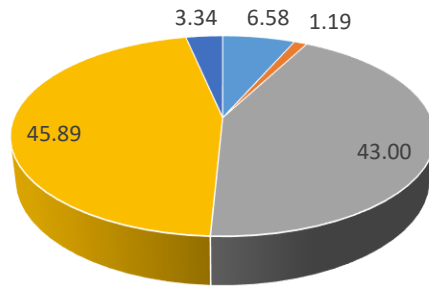

OPPORTUNITY FOR PERSONALITY DEVELOPMENT

- AVERAGE (औसत)
- EXCELLENT(सर्वोत्तम)
- POOR (खराब)
- BELOW AVERAGE (औसत से नीचे)
- GOOD (उत्तम)