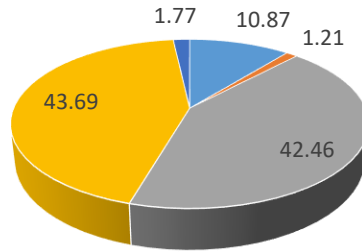

FIELD STUDY, EXTENSION, AND COMMUNITY WORK

- AVERAGE (औसत)
- EXCELLENT(सर्वोत्तम)
- POOR (खराब)
- BELOW AVERAGE (औसत से नीचे)
- GOOD (उत्तम)