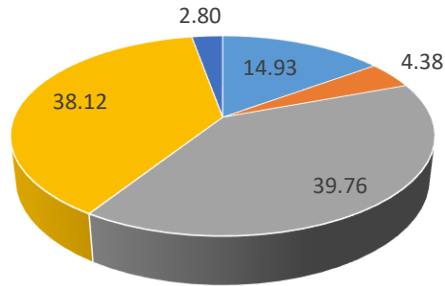

Sports and Others

- AVERAGE (औसत)
- EXCELLENT(सर्वोत्तम)
- POOR (खराब)
- BELOW AVERAGE (औसत से नीचे)
- GOOD (उत्तम)