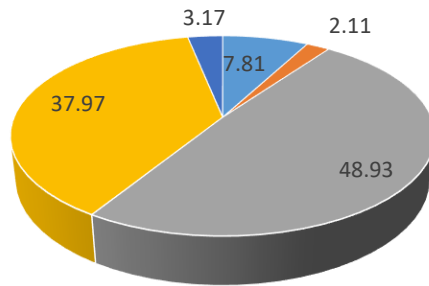

Dirgvijay Nath P G College, Gorakhpur

Student Satisfaction Survey (SSS) – 2020-21

Cultural Activities

- AVERAGE (औसत)
- EXCELLENT(सर्वोत्तम)
- POOR (खराब)
- BELOW AVERAGE (औसत से नीचे)
- GOOD (उत्तम)

Cleanliness