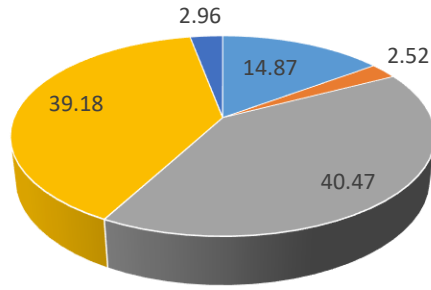

Library Facility

- AVERAGE (औसत)
- EXCELLENT(सर्वोत्तम)
- POOR (खराब)
- BELOW AVERAGE (औसत से नीचे)
- GOOD (उत्तम)