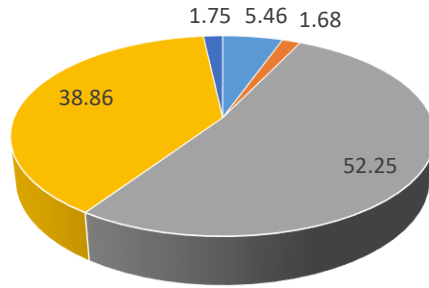

Dirgvijay Nath P G College, Gorakhpur

Student Satisfaction Survey (SSS) – 2020-21

Cultural Activities

- AVERAGE (औसत)
- EXCELLENT(सर्वोत्तम)
- POOR (खराब)
- BELOW AVERAGE (औसत से नीचे)
- GOOD (उत्तम)

Cleanliness