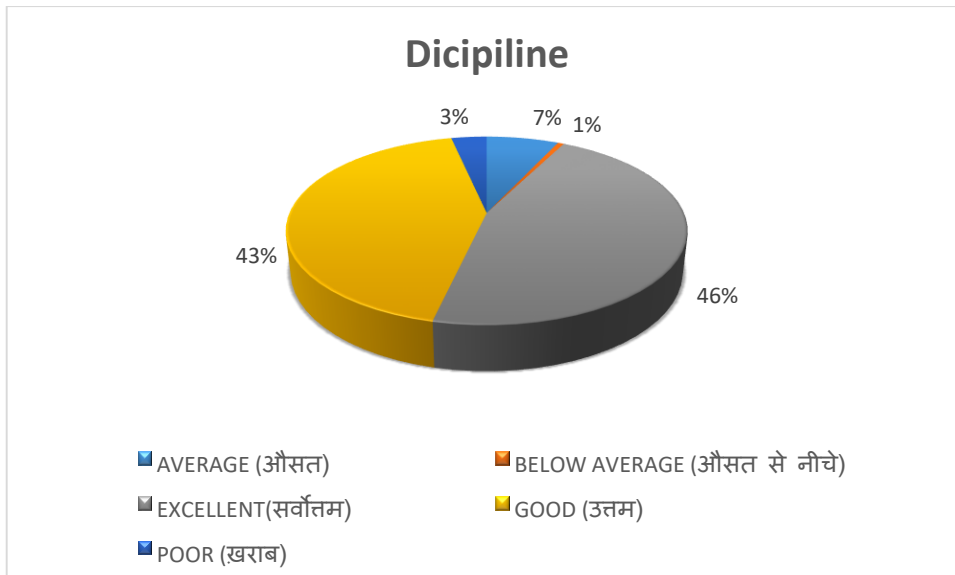

Dirgvijay Nath P G College, Gorakhpur

Student Satisfaction Survey (SSS) – 2020-21

Cultural Activities

- AVERAGE (औसत)
- EXCELLENT(सर्वोत्तम)
- POOR (खराब)
- BELOW AVERAGE (औसत से नीचे)
- GOOD (उत्तम)

Cleanliness