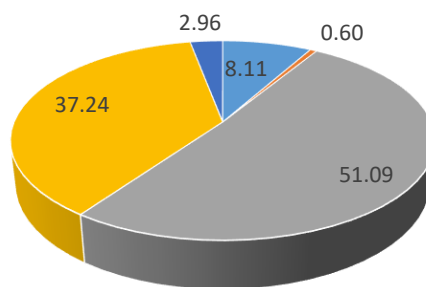

Guest Lecture, Seminar and WorkShop

- AVERAGE (औसत)
- EXCELLENT(सर्वोत्तम)
- POOR (खराब)
- BELOW AVERAGE (औसत से नीचे)
- GOOD (उत्तम)