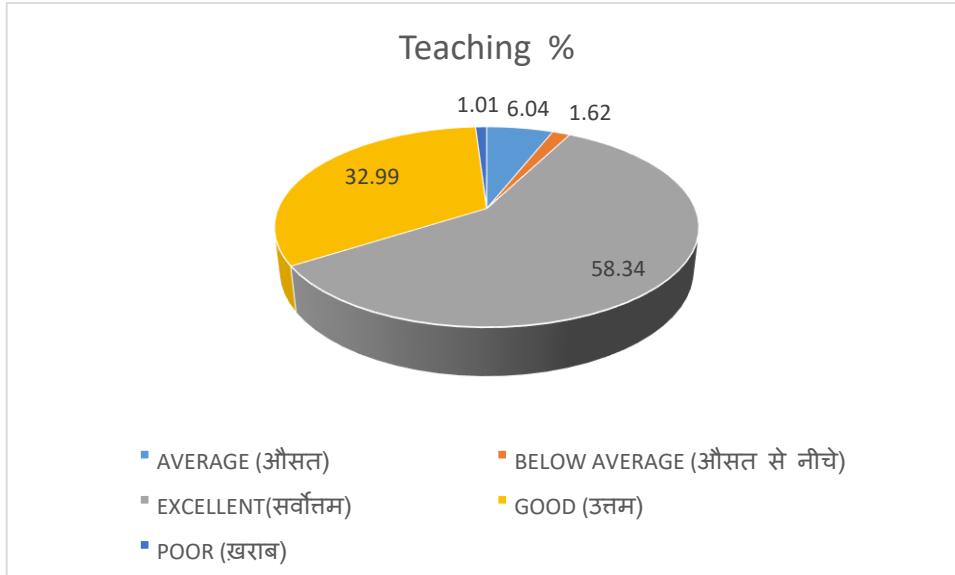

Dirgvijay Nath P G College, Gorakhpur

Student Satisfaction Survey (SSS) – 2020-21

Cultural Activities

- AVERAGE (औसत)
- EXCELLENT(सर्वोत्तम)
- POOR (खराब)
- BELOW AVERAGE (औसत से नीचे)
- GOOD (उत्तम)

Cleanliness